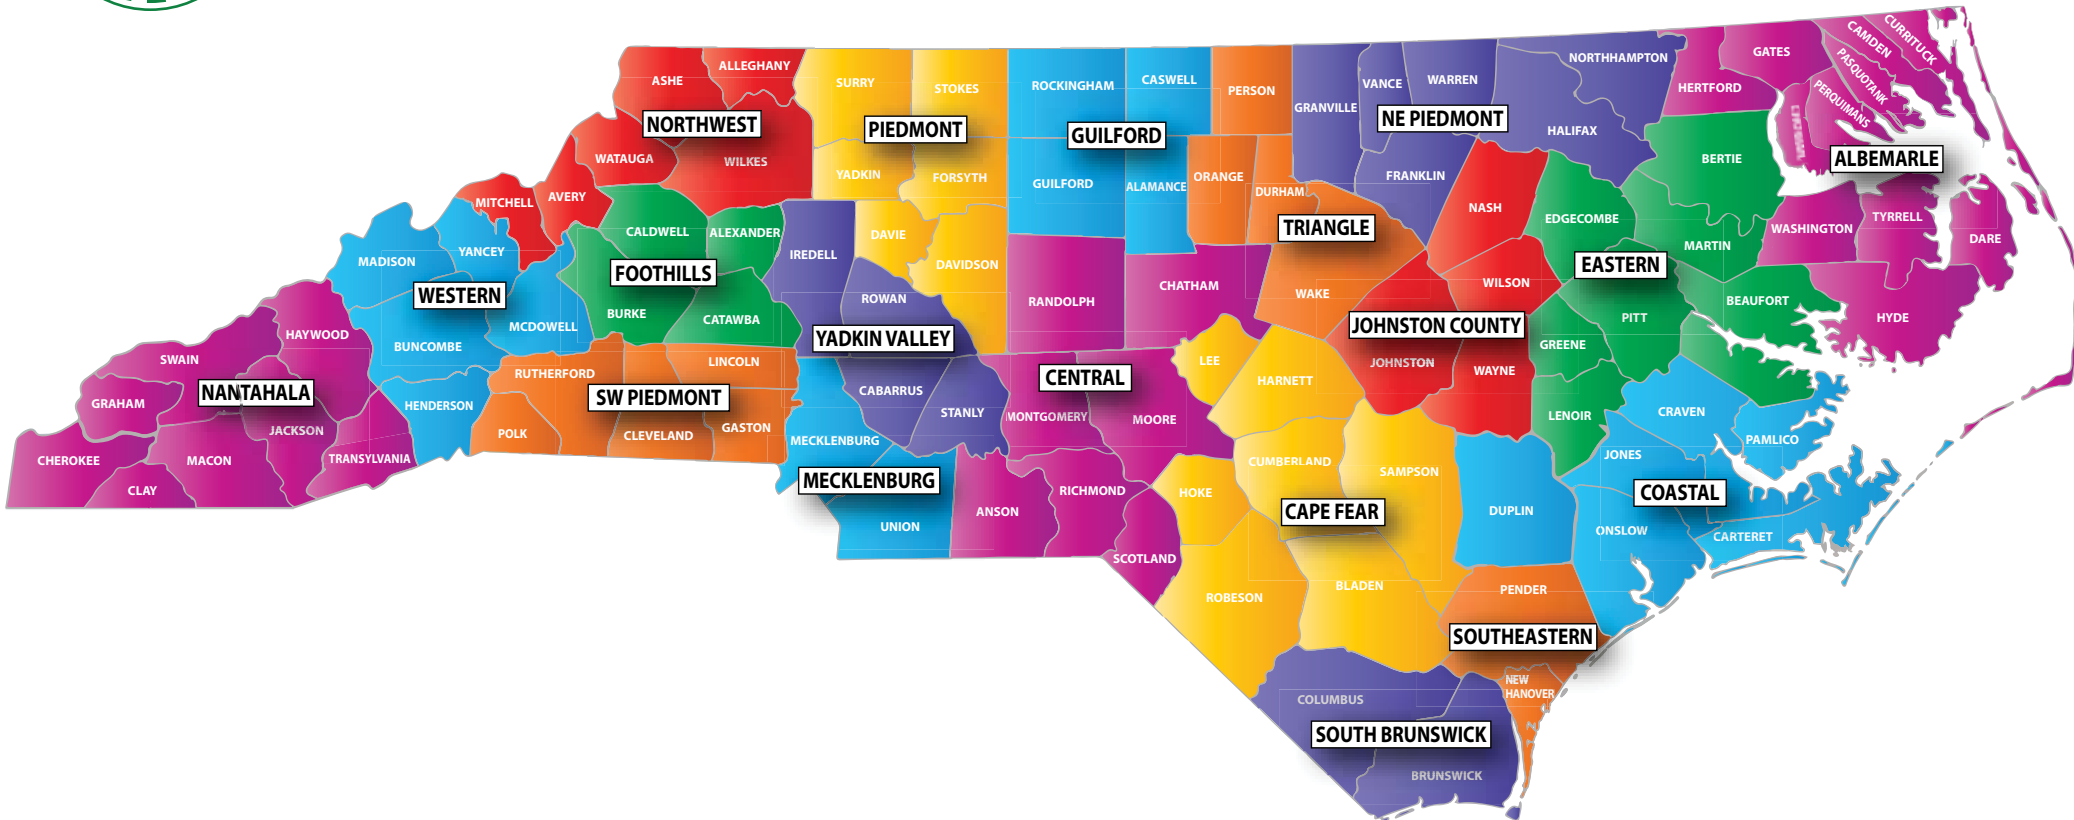

NCSS CHAPTER AREAS

There are 19 local chapters of NCSS located throughout the state of North Carolina that meet regularly. These meetings are a great way to stay up to date on the latest issues affecting surveyors in the state. If you are not currently attending your local chapter meeting, we would like to encourage you to get involved.

COUNTIES BY CHAPTER

<u>ALBEMARLE</u> Camden Chowan Currituck Dare Gates Hertford Hyde Pasquotank Perquimans Tyrrell Washington	<u>CAPE FEAR</u> Bladen Cumberland Harnett Hoke Lee Robeson Sampson	<u>CENTRAL</u> Anson Chatham Montgomery Moore Randolph Richmond Scotland	<u>COASTAL</u> Carteret Craven Duplin Jones Onslow Pamlico	<u>EASTERN</u> Beaufort Bertie Edgecombe Greene Lenoir Martin Pitt	<u>FOOTHILLS</u> Alexander Burke Caldwell Catawba	<u>GUILFORD</u> Alamance Caswell Guilford Rockingham	<u>JOHNSTON COUNTY</u> Johnston Nash Wilson Wayne	<u>MECKLENBURG</u> Mecklenburg Union	<u>NANTAHALA</u> Cherokee Clay Graham Haywood Jackson Macon Swain Transylvania
<u>NE PIEDMONT</u> Franklin Granville Halifax Northampton Vance Warren	<u>NORTHWEST</u> Alleghany Ashe Avery Mitchell Watauga Wilkes	<u>PIEDMONT</u> Davidson Davie Forsyth Stokes Surry	<u>SOUTHEASTERN</u> New Hanover Pender	<u>SOUTH BRUNSWICK</u> Brunswick Columbus	<u>SW PIEDMONT</u> Cleveland Gaston Lincoln Polk Rutherford	<u>TRIANGLE</u> Durham Orange Person Wake	<u>WESTERN</u> Buncombe Henderson Madison McDowell Yancey	<u>YADKIN VALLEY</u> Cabarrus Iredell Rowan Stanly	